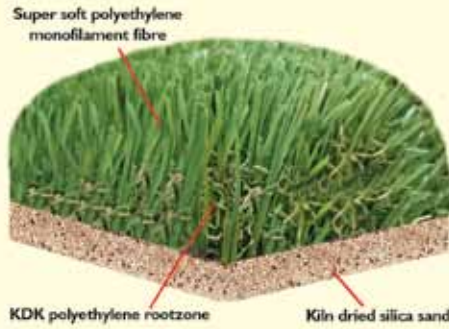

Perfect grass...
without a mower!

Eagle  Lawn [®]

Playground Surfaces

Made in Holland

www.eagleturf.us

EagleLawn®

EagleLawn® is the new 3rd generation of artificial monofilament turf that looks and feels like natural grass, all 12 months of the year.

The new generation of lawns from EagleLawn® incorporates the same technology that major football stadiums are using with “ECOCool rubber” infills.

- no watering
- no mud
- no mowing or fertilising
- no weeds or harmful pesticides
- no fading or dead patches

EagleLawn® Pureprime Premium

EagleLawn® Pureprime Premium – with 2 color root zone – EagleLawn® Pureprime Premium is designed to look exactly like the natural grass in “warmer” countries. It consists of a top grade monofilament polyethylene yarn, supported by a 2 color tweed root zone layer.

EagleLawn® MF35

EagleLawn® MF35 is designed to look very green like countries with higher rainfall. It consists of a top grade monofilament polyethylene yarn.

EagleLawn® Pureprime Soft

EagleLawn® Pureprime Soft – with root zone Pureprime Soft is a premium product for use in traffic areas, with monofilament supported by a green nylon root zone. Pureprime Soft can be used as 4G without infill.