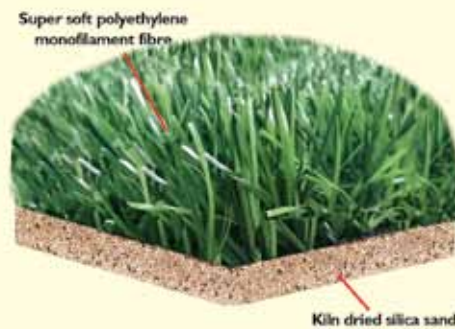

The new generation of lawns from EagleLawn® incorporates the same technology that major football stadiums are using with “ECOCool rubber” infills.

- no watering
- no mud
- no mowing or fertilising
- no weeds or harmful pesticides
- no fading or dead patches

A wide range of uses for

- LAWNS AND BACKYARDS
- BUILDING ROOF-TOPS
- SWIMMING POOL AREAS
- PATIOS AND PORCHES
- GOLF COURSES
- AIRPORTS
- PARKS AND RECREATION
- CHILDREN'S PLAY AREAS
- SPORTSGROUNDS
- ROAD SIDES AND TRAFFIC ISLANDS
- APARTMENT COMPLEXES
- NON-SLIP APPLICATIONS

EagleLawn® Pureprime Premium

EagleLawn® Pureprime Premium – with 2 color root zone – EagleLawn® Pureprime Premium is designed to look exactly like the natural grass in “warmer” countries. It consists of a top grade monofilament polyethylene yarn, supported by a 2 color tweed root zone layer.

EagleLawn® MF35

EagleLawn® MF35 is designed to look very green like countries with higher rainfall. It consists of a top grade monofilament polyethylene yarn.

EagleLawn® Pureprime Soft

EagleLawn® Pureprime Soft – with root zone Pureprime Soft is a premium product for use in traffic areas, with monofilament supported by a green nylon root zone. Pureprime Soft can be used as 4G without infill.